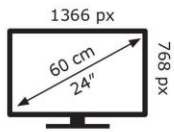

Orava retail 1,a.s.

LT-ANDR24 1224

22 kWh/1000h

ABCDEF**G**
HDR
22 kWh/1000h

2019/2013